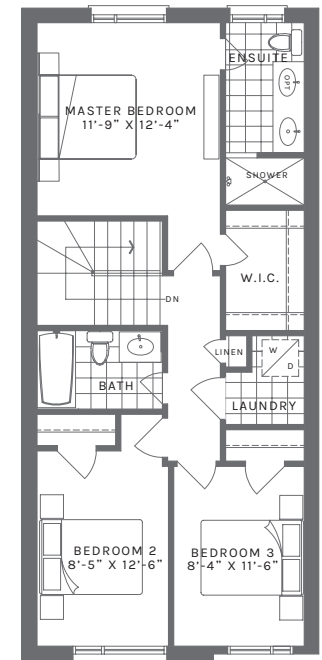

The Rowan

1980 sq. ft.

GROUND FLOOR

OPTIONAL 3-PC
BATH PLAN

MAIN FLOOR

UPPER FLOOR