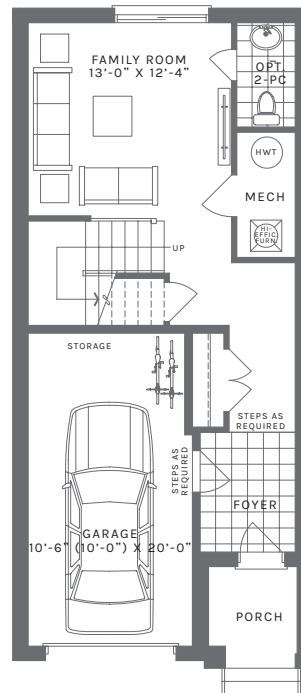

The Rowan

1980 sq. ft.

GROUND FLOOR

OPTIONAL 3-PC
BATH PLAN

MAIN FLOOR

UPPER FLOOR