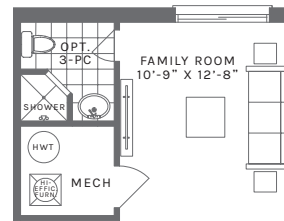

The Rowan

1980 sq. ft.

GROUND FLOOR

OPTIONAL 3-PC
BATH PLAN

MAIN FLOOR

UPPER FLOOR