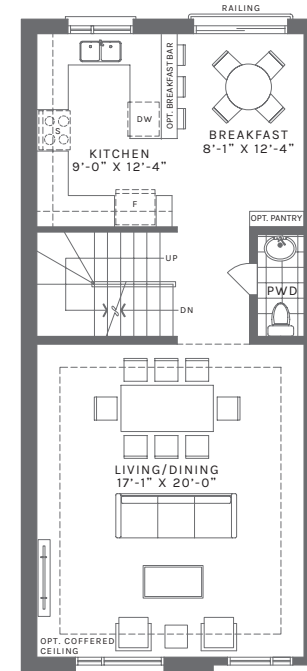

The Rowan

1980 sq. ft.

GROUND FLOOR

OPTIONAL 3-PC
BATH PLAN

MAIN FLOOR

UPPER FLOOR