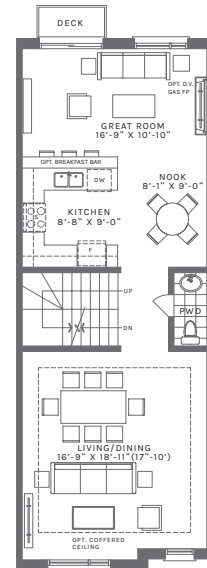

The Pine/Walnut

Elevation A or B

Pine 2400 sq. ft.
Walnut 2410 sq. ft.

GROUND FLOOR
PINE/WALNUT

WALK-OUT CONDITION
PINE/WALNUT

OPTIONAL 3-PC
BATH PLAN
PINE/WALNUT

MAIN FLOOR PINE/WALNUT

WALNUT

OPTIONAL KITCHEN PLAN
PINE/WALNUT

UPPER FLOOR
PINE/WALNUT