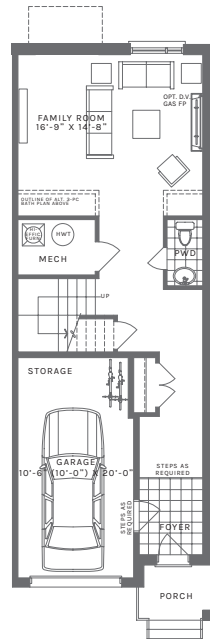

The Pine/Walnut

Elevation A or B

Pine 2400 sq. ft.
Walnut 2410 sq. ft.

GROUND FLOOR
PINE/WALNUT

WALK-OUT CONDITION
PINE/WALNUT

OPTIONAL 3-PC
BATH PLAN
PINE/WALNUT

MAIN FLOOR PINE/WALNUT

WALNUT

OPTIONAL KITCHEN PLAN
PINE/WALNUT

UPPER FLOOR
PINE/WALNUT