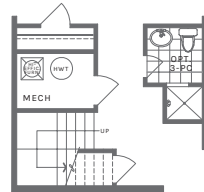

The Pine/Walnut

Elevation A or B

Pine 2400 sq. ft.
Walnut 2410 sq. ft.

GROUND FLOOR
PINE/WALNUT

WALK-OUT CONDITION
PINE/WALNUT

OPTIONAL 3-PC
BATH PLAN
PINE/WALNUT

MAIN FLOOR PINE/WALNUT

WALNUT

OPTIONAL KITCHEN PLAN
PINE/WALNUT

UPPER FLOOR
PINE/WALNUT