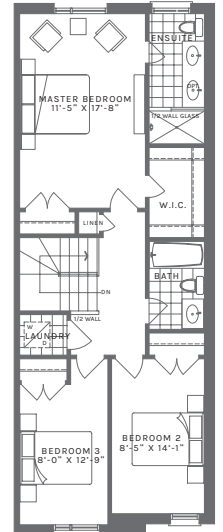

The Pine/Walnut

Elevation A or B

Pine 2400 sq. ft.
Walnut 2410 sq. ft.

GROUND FLOOR
PINE/WALNUT

WALK-OUT CONDITION
PINE/WALNUT

OPTIONAL 3-PC
BATH PLAN
PINE/WALNUT

MAIN FLOOR PINE/WALNUT

WALNUT

OPTIONAL KITCHEN PLAN
PINE/WALNUT

UPPER FLOOR
PINE/WALNUT