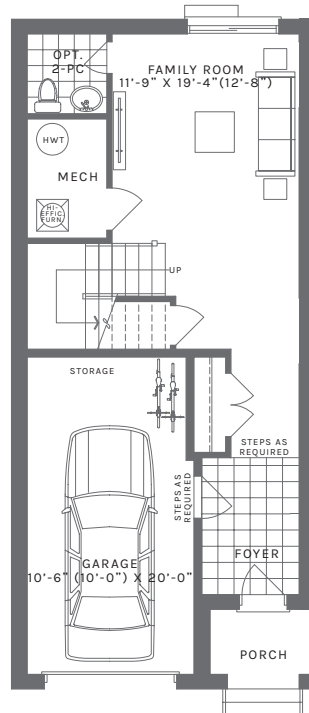

The Hazel

1975 sq. ft.

GROUND FLOOR

OPTIONAL 3-PC
BATH PLAN

MAIN FLOOR

UPPER FLOOR