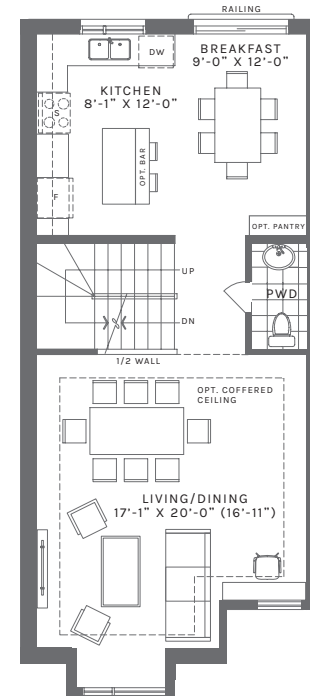

The Hazel

1975 sq. ft.

GROUND FLOOR

OPTIONAL 3-PC
BATH PLAN

MAIN FLOOR

UPPER FLOOR