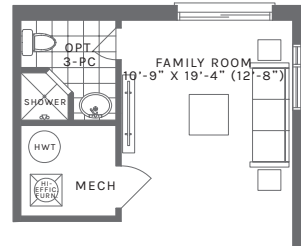

The Hazel

1975 sq. ft.

GROUND FLOOR

OPTIONAL 3-PC
BATH PLAN

MAIN FLOOR

UPPER FLOOR