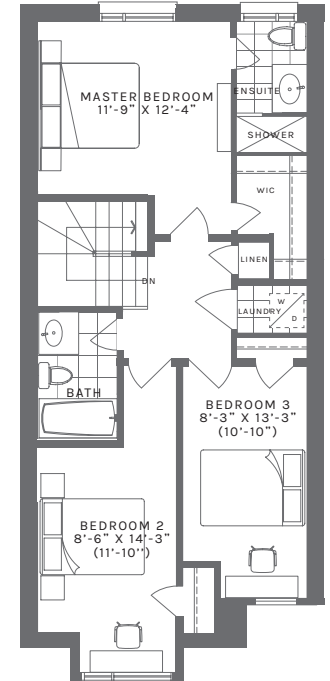

The Hazel

1975 sq. ft.

GROUND FLOOR

OPTIONAL 3-PC
BATH PLAN

MAIN FLOOR

UPPER FLOOR