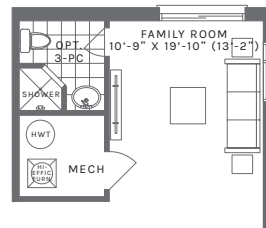

The Elm

Corner Unit

2070 sq. ft.

GROUND FLOOR

OPTIONAL 3-PC BATH PLAN

MAIN FLOOR

UPPER FLOOR