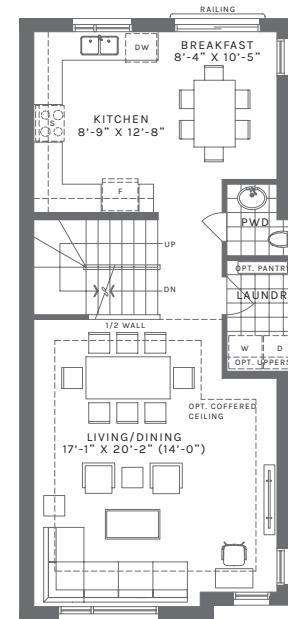

The Elm

Corner Unit

2070 sq. ft.

GROUND FLOOR

OPTIONAL 3-PC BATH PLAN

MAIN FLOOR

UPPER FLOOR