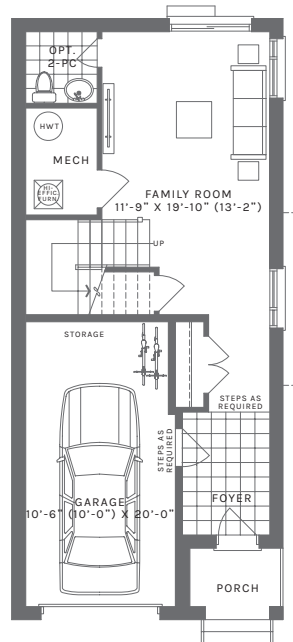

The Elm

Corner Unit

2070 sq. ft.

GROUND FLOOR

OPTIONAL 3-PC BATH PLAN

MAIN FLOOR

UPPER FLOOR