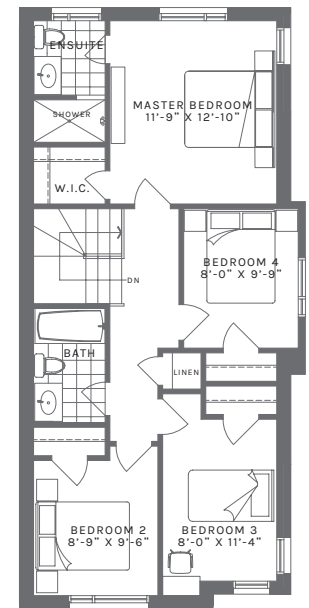

The Elm

Corner Unit

2070 sq. ft.

GROUND FLOOR

OPTIONAL 3-PC BATH PLAN

MAIN FLOOR

UPPER FLOOR