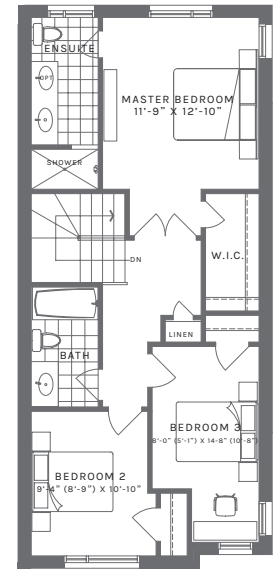

# The Briar

End Unit

2045 sq. ft.

OPTIONAL 3-PC  
BATH PLAN

MAIN FL. LAUNDRY  
FOR ALT. 3-BED PLAN

GROUND FLOOR

MAIN FLOOR

UPPER FLOOR

UPPER FLOOR ALT.