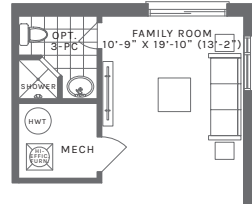

# The Briar

End Unit

2045 sq. ft.

OPTIONAL 3-PC  
BATH PLAN

MAIN FL. LAUNDRY  
FOR ALT. 3-BED PLAN

GROUND FLOOR

MAIN FLOOR

UPPER FLOOR

UPPER FLOOR ALT.