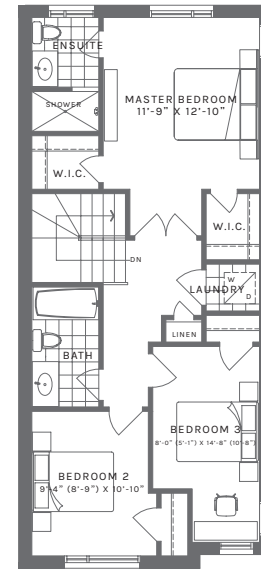

# The Briar

End Unit

2045 sq. ft.

OPTIONAL 3-PC  
BATH PLAN

MAIN FL. LAUNDRY  
FOR ALT. 3-BED PLAN

GROUND FLOOR

MAIN FLOOR

UPPER FLOOR

UPPER FLOOR ALT.