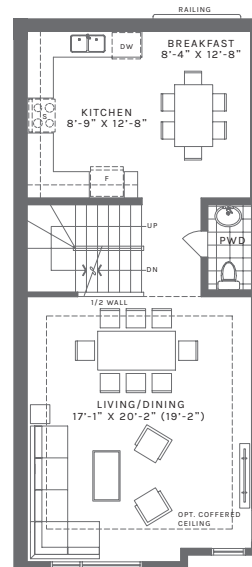

# The Briar

End Unit

2045 sq. ft.

OPTIONAL 3-PC  
BATH PLAN

MAIN FL. LAUNDRY  
FOR ALT. 3-BED PLAN

GROUND FLOOR

MAIN FLOOR

UPPER FLOOR

UPPER FLOOR ALT.