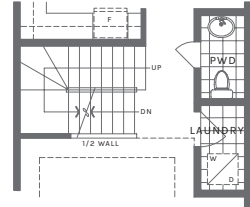

# The Briar

End Unit

2045 sq. ft.

OPTIONAL 3-PC  
BATH PLAN

MAIN FL. LAUNDRY  
FOR ALT. 3-BED PLAN

GROUND FLOOR

MAIN FLOOR

UPPER FLOOR

UPPER FLOOR ALT.