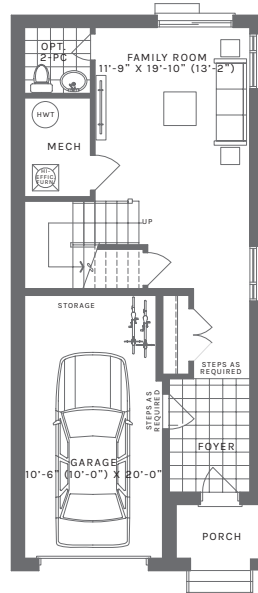

# The Briar

End Unit

2045 sq. ft.

OPTIONAL 3-PC  
BATH PLAN

MAIN FL. LAUNDRY  
FOR ALT. 3-BED PLAN

GROUND FLOOR

MAIN FLOOR

UPPER FLOOR

UPPER FLOOR ALT.