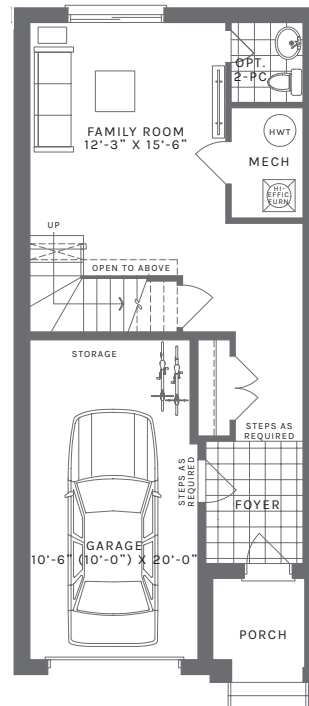

The Amber

1980 sq. ft.

GROUND FLOOR

OPTIONAL 3-PC BATH PLAN

MAIN FLOOR

UPPER FLOOR