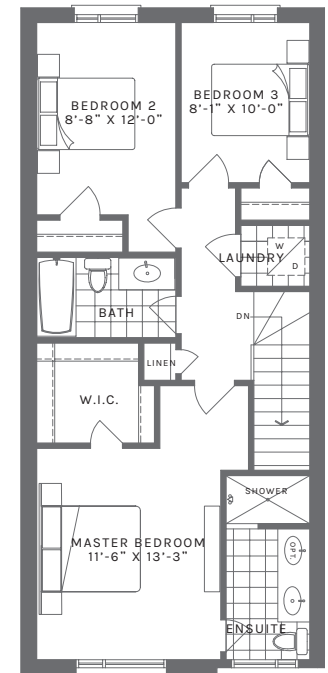

The Amber

1980 sq. ft.

GROUND FLOOR

OPTIONAL 3-PC BATH PLAN

MAIN FLOOR

UPPER FLOOR