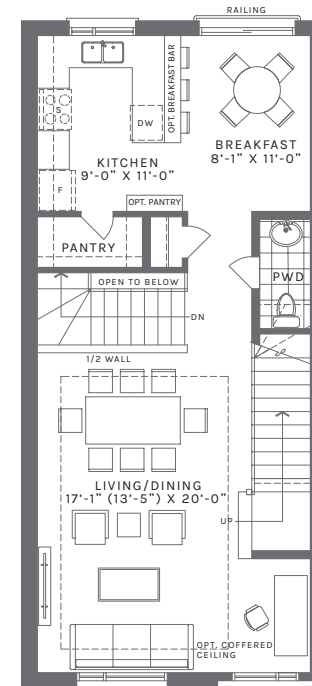

The Amber

1980 sq. ft.

GROUND FLOOR

OPTIONAL 3-PC BATH PLAN

MAIN FLOOR

UPPER FLOOR