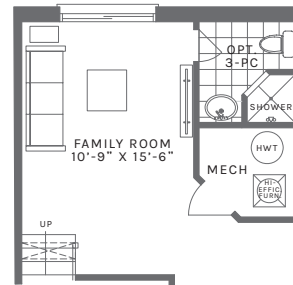

The Amber

1980 sq. ft.

GROUND FLOOR

OPTIONAL 3-PC BATH PLAN

MAIN FLOOR

UPPER FLOOR